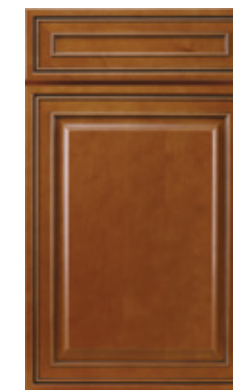

### CONTEMPORARY

**S8**  
White

**S5**  
Castle Grey

**S2**  
Almond

**S1**  
Java Coffee

*Notes: Constructed with ALL-WOOD reversed raised panel door for S8, S5, S2, S1.*

### TRADITIONAL

**A7**  
Crème Glazed

**CO66**  
Cinnamon Glazed

**K10**  
Mocha Glazed

**J5**  
Mahogany

**M01**  
Chocolate Glazed

\*Note: The photography and color samples shown in this brochure have been reproduced as accurately as printing technologies permit and are for representation only. To ensure the highest satisfaction, we strongly recommend you view an actual product sample prior to ordering cabinetry.