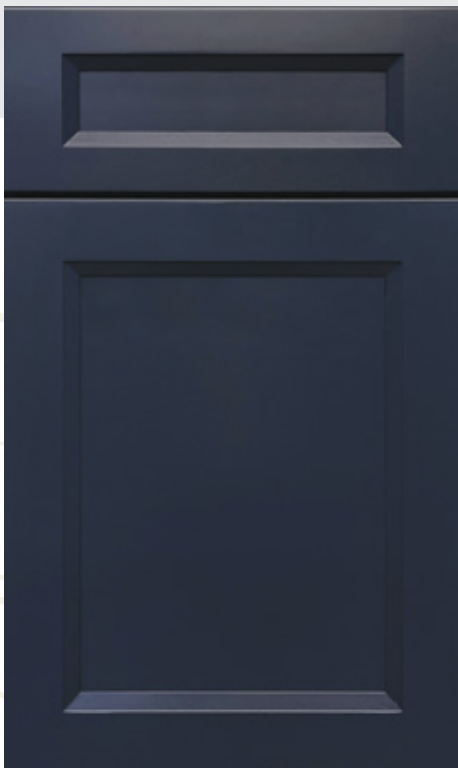

New B-series Door Style

BE INSPIRED

With upgraded version of our popular contemporary and transitional door style boldly combined.

J&K CABINETRY

B5
Pure

B-series

I TRANSITIONAL

Recessed solid wood panels with mortise and tenon construction joints.

Full overlay door style with clean and bold line design.

B6
Pebble

B7
Naval

Featuring upgraded Clip-on Door Hinge exclusively available in our B-series with Pure (B5), Pebble (B6), and Naval (B7) paint colors.*

***Note: ONLY available at limited authorized J&K wholesalers.**

***Note:** Natural wood characteristics such as gum pockets, streaks and pin knots may be visible, particularly with some of our light paints. These characteristics tend to be more pronounced on the backs of our drawers and doors.