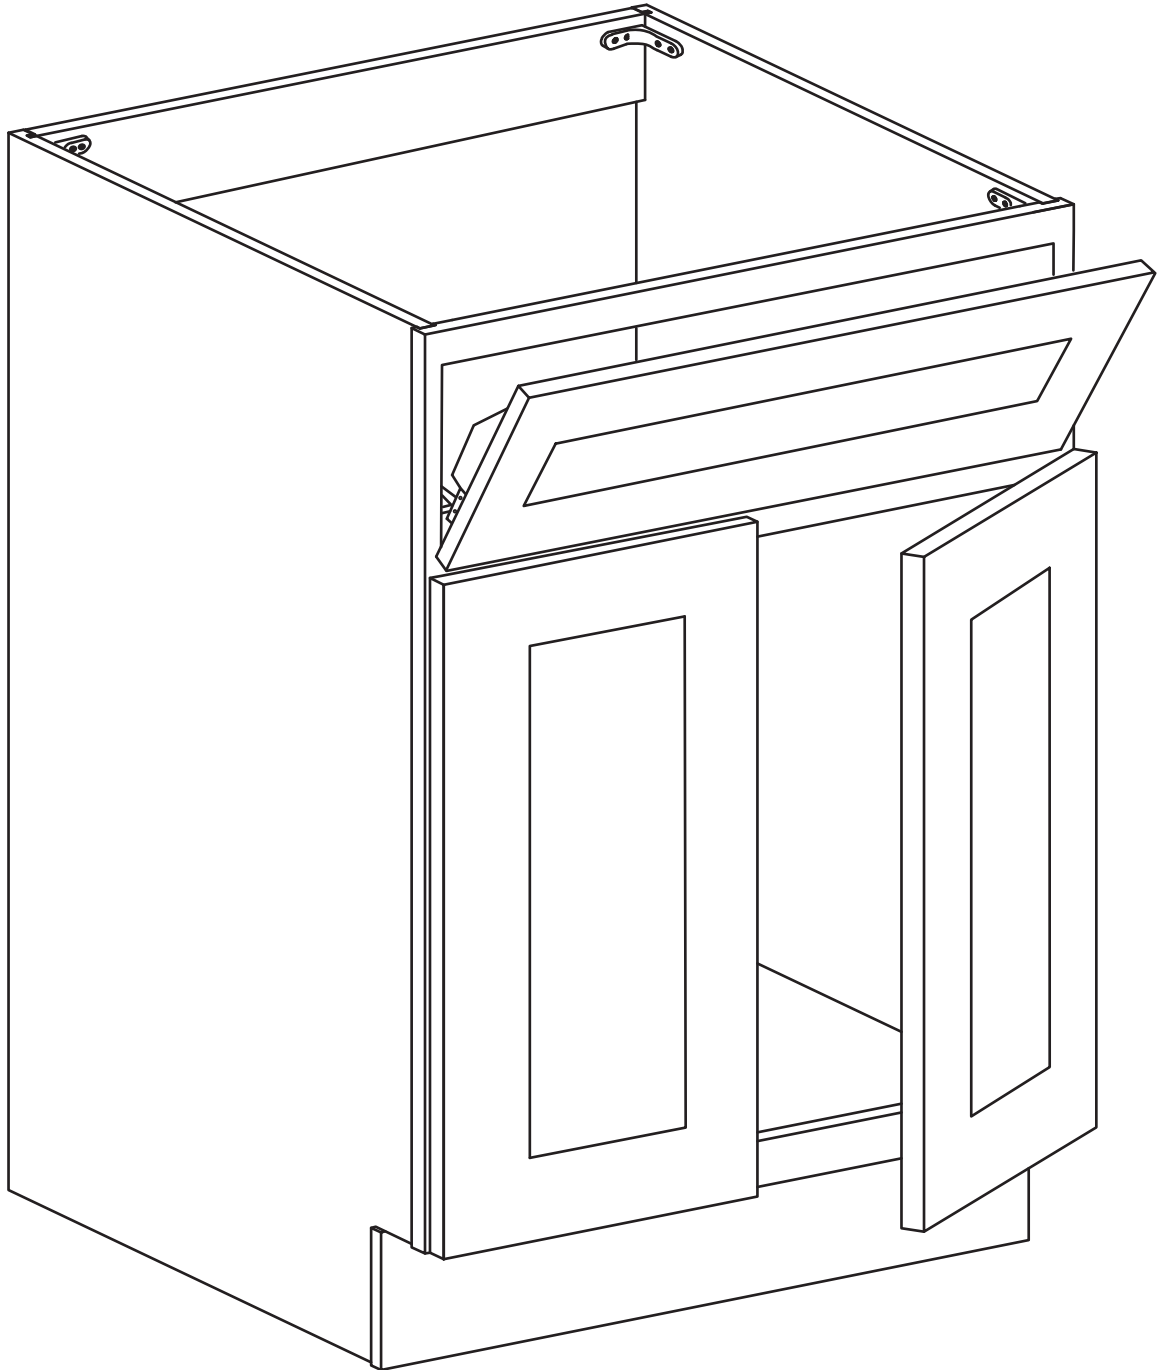

## Vanity Sink Cabinet

Item Code:

FA2421, FA3021, FA3621

**! WARNING:**

1. Please be careful when opening the box with boxcutter and/or blade.
2. J&K Cabinetry is not responsible for any injuries and/or damages incurred during cabinet assembly.