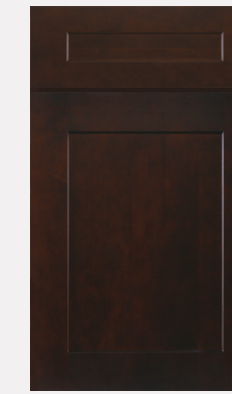

CONTEMPORARY

S8
White

S5
Castle Grey

S2
Almond

S1
Java Coffee

Notes: Constructed with ALL-WOOD reversed raised panel door for S8, S5, S2, S1.

TRANSITIONAL

K3
Greige