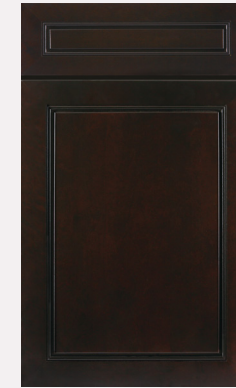

CONTEMPORARY

S8
White

S5
Castle Grey

S2
Almond

S1
Java Coffee

Notes: Constructed with ALL-WOOD reversed raised panel door for S8, S5, S2, S1.

TRANSITIONAL

K3
Greige